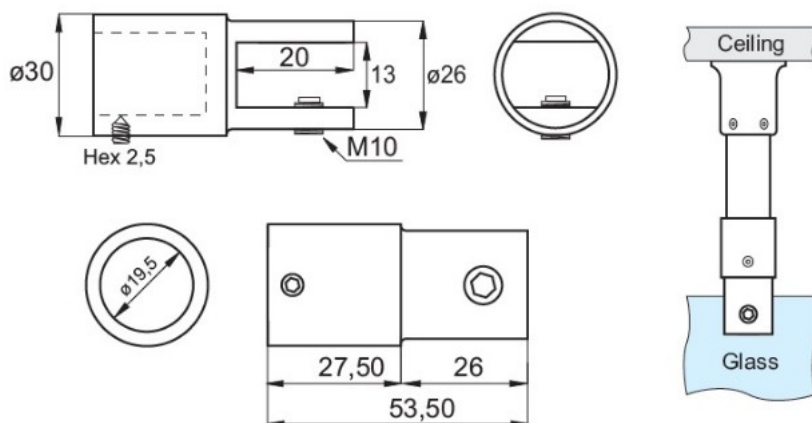

PRODUCT SHEET

Description:

Bar To Glass Ceiling Bracket, F/ø19mm Tube, Brushed Brass, 8-10mm Glass

Item number:

15.26.108-5

Units	Box	Carton	HS Code	Barcode
Pcs.	1	100	8302419000	
5704866513753				

SISO A/S